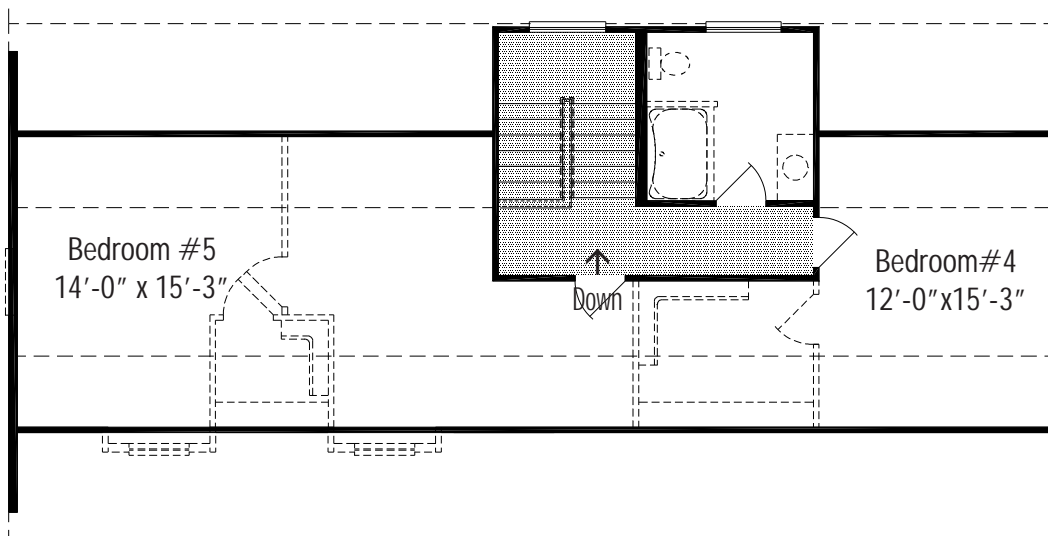

Modesto C • California Cape Cod

Master Bath Option MDM1

Modesto C
Crawl Space 43' x 56',
2232 Sq. Ft. Living Area

Layout A
Second Floor Living Area
953 Sq. Ft.

Floor plan dimensions are approximate. Artist's floorplans, elevation renderings and photographs are for illustration purposes only and may include optional features. Garages, porches and other attachments are not included unless specified in the written contract. All construction details and specifications must be written in the contract. No oral conditions.