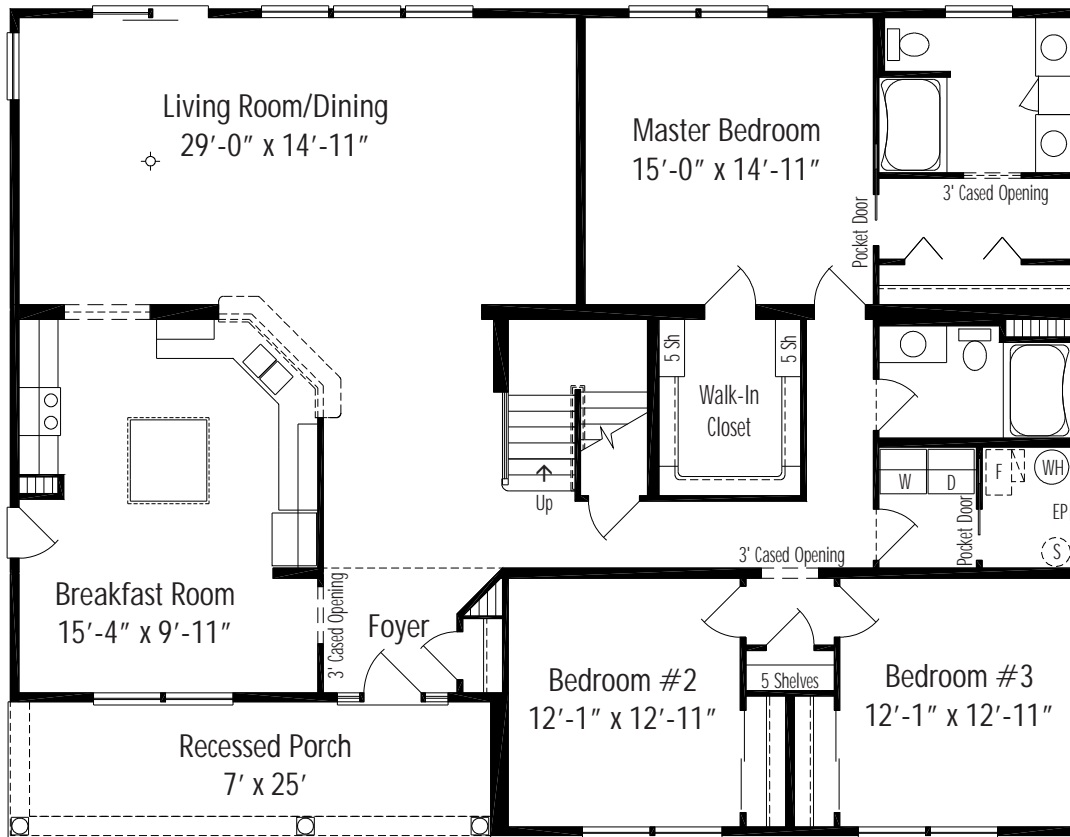

Modesto C • California Cape Cod

Master Bath Option MDM1

Modesto C
Crawl Space 43' x 56',
2232 Sq. Ft. Living Area

Layout A
Second Floor Living Area
953 Sq. Ft.

Floor plan dimensions are approximate. Artist's floorplans, elevation renderings and photographs are for illustration purposes only and may include optional features. Garages, porches and other attachments are not included unless specified in the written contract. All construction details and specifications must be written in the contract. No oral conditions.