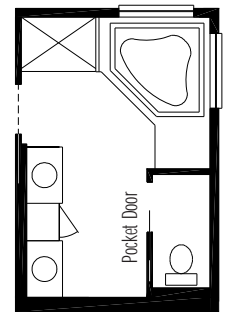

Modesto C • California Cape Cod

Master Bath Option MDM1

Modesto C
Crawl Space 43' x 56',
2232 Sq. Ft. Living Area

Layout A
Second Floor Living Area
953 Sq. Ft.

Floor plan dimensions are approximate. Artist's floorplans, elevation renderings and photographs are for illustration purposes only and may include optional features. Garages, porches and other attachments are not included unless specified in the written contract. All construction details and specifications must be written in the contract. No oral conditions.