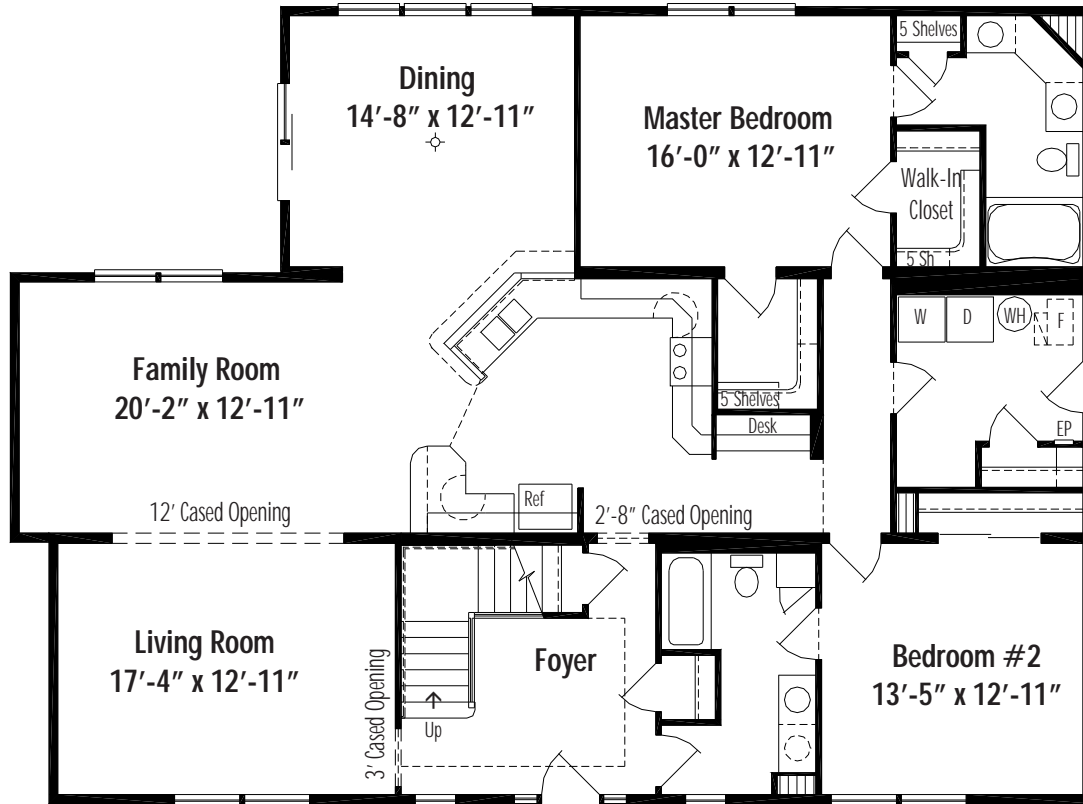

Rockport C • Traditional Cape Cod

Rockport C Crawl Space 41' x 54'/56', First Floor Living Area 2077 Sq. Ft.

Floor plan dimensions are approximate. Artist's floorplans, elevation renderings and photographs are for illustration purposes only and may include optional features. Garages, porches and other attachments are not included unless specified in the written contract. All construction details and specifications must be written in the contract. No oral conditions.