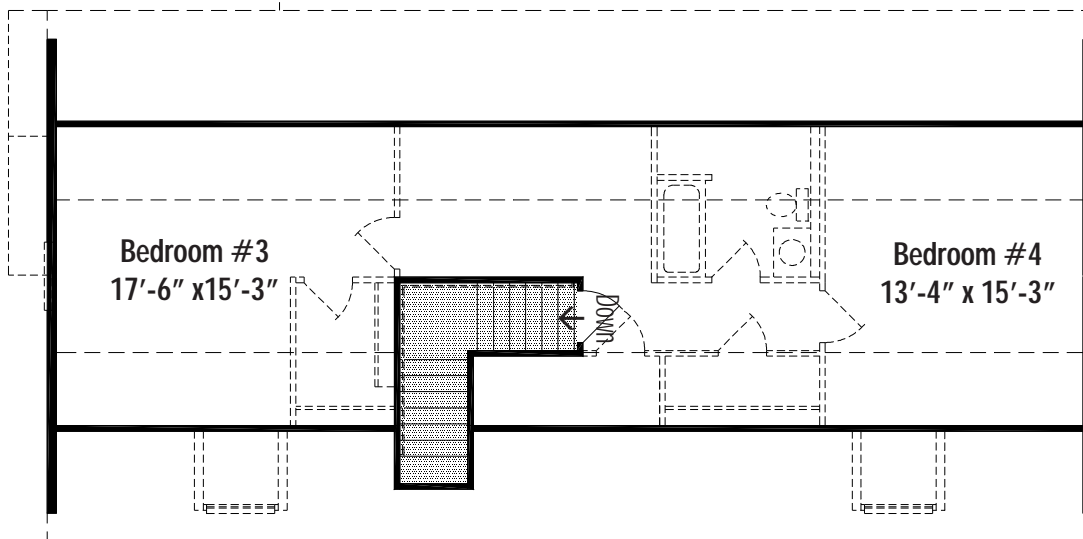

Rockport C • Traditional Cape Cod

Rockport C Crawl Space 41' x 54'/56', First Floor Living Area 2077 Sq. Ft.

Floor plan dimensions are approximate. Artist's floorplans, elevation renderings and photographs are for illustration purposes only and may include optional features. Garages, porches and other attachments are not included unless specified in the written contract. All construction details and specifications must be written in the contract. No oral conditions.